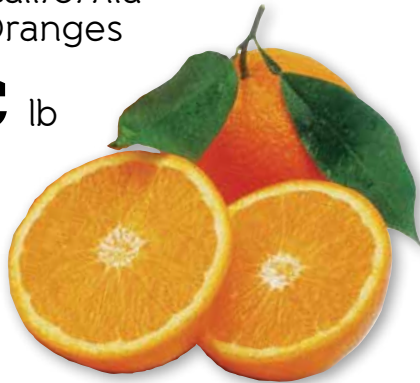

Butcher Shop

TRIMMED & TIED,
WHOLE BEEF TENDERLOIN $9.99 LB OR
USDA Inspected
Whole Beef Tenderloin

6.99 lb SOLD IN
THE BAG

SAVE
NOW!